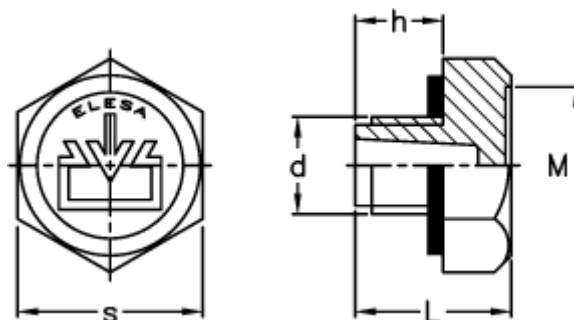

# Data Sheet

Article number: 2311059982  
Description: E+G Oil Plug  
TSD.1, red

## Measures

---

d	= G 1
h	= 13
L	= 22
M	= 31.0
s	= 38
Tightening torque N m = 12 to 15	